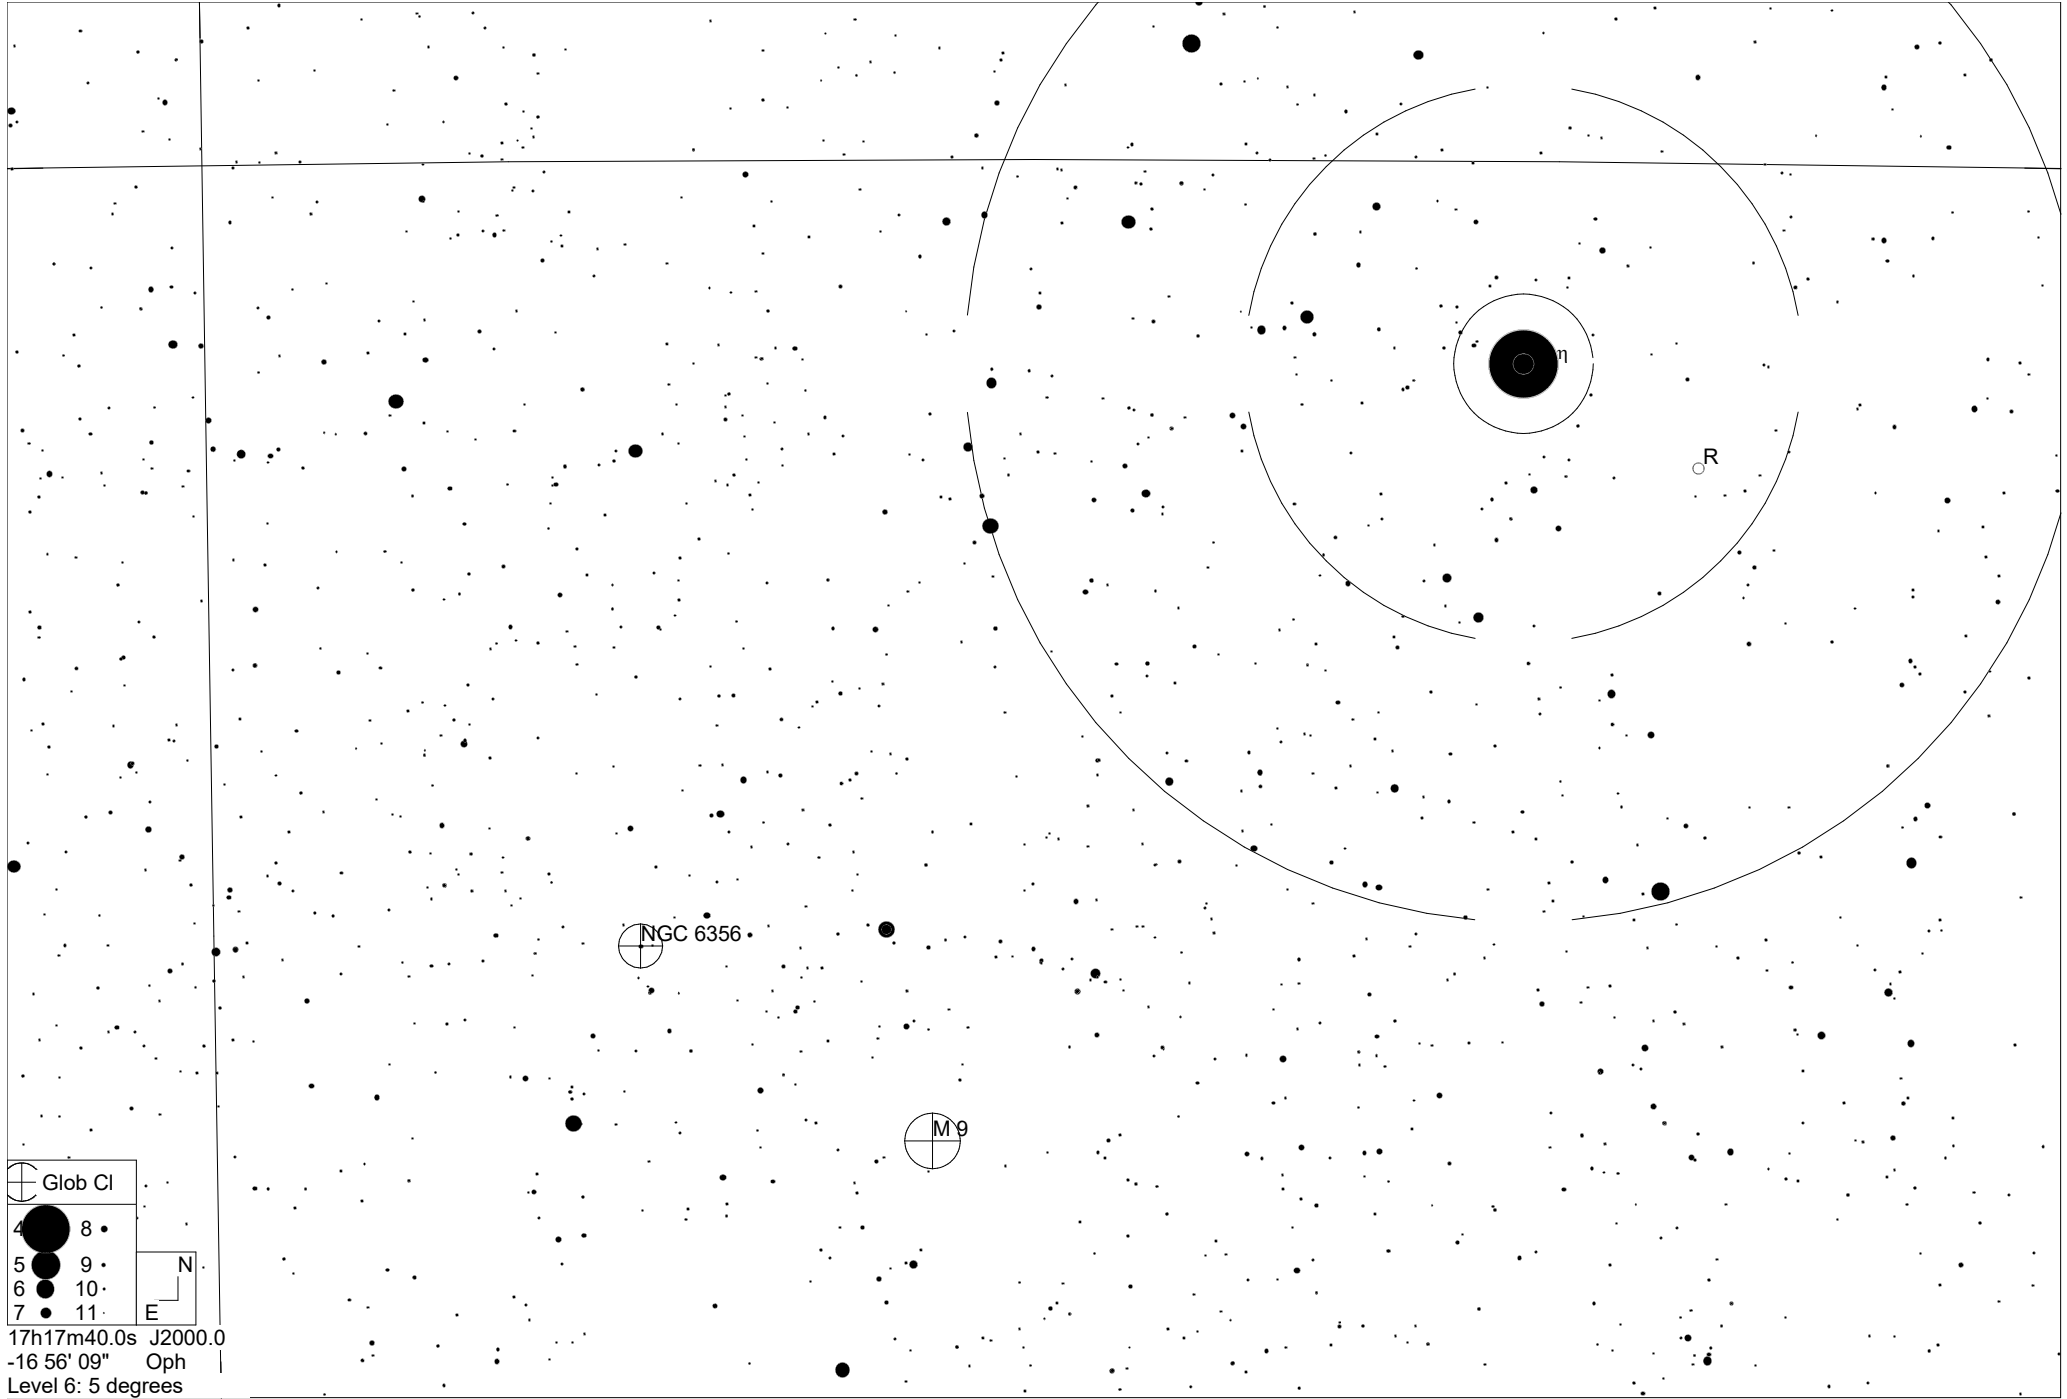

17h30m

-15

-15

Glob Cl

- 4 ● 8 ●
- 5 ● 9 ●
- 6 ● 10 ●
- 7 ● 11 ●

17h17m40.0s J2000.0
 -16 56' 09" Oph
 Level 6: 5 degrees

17h30m