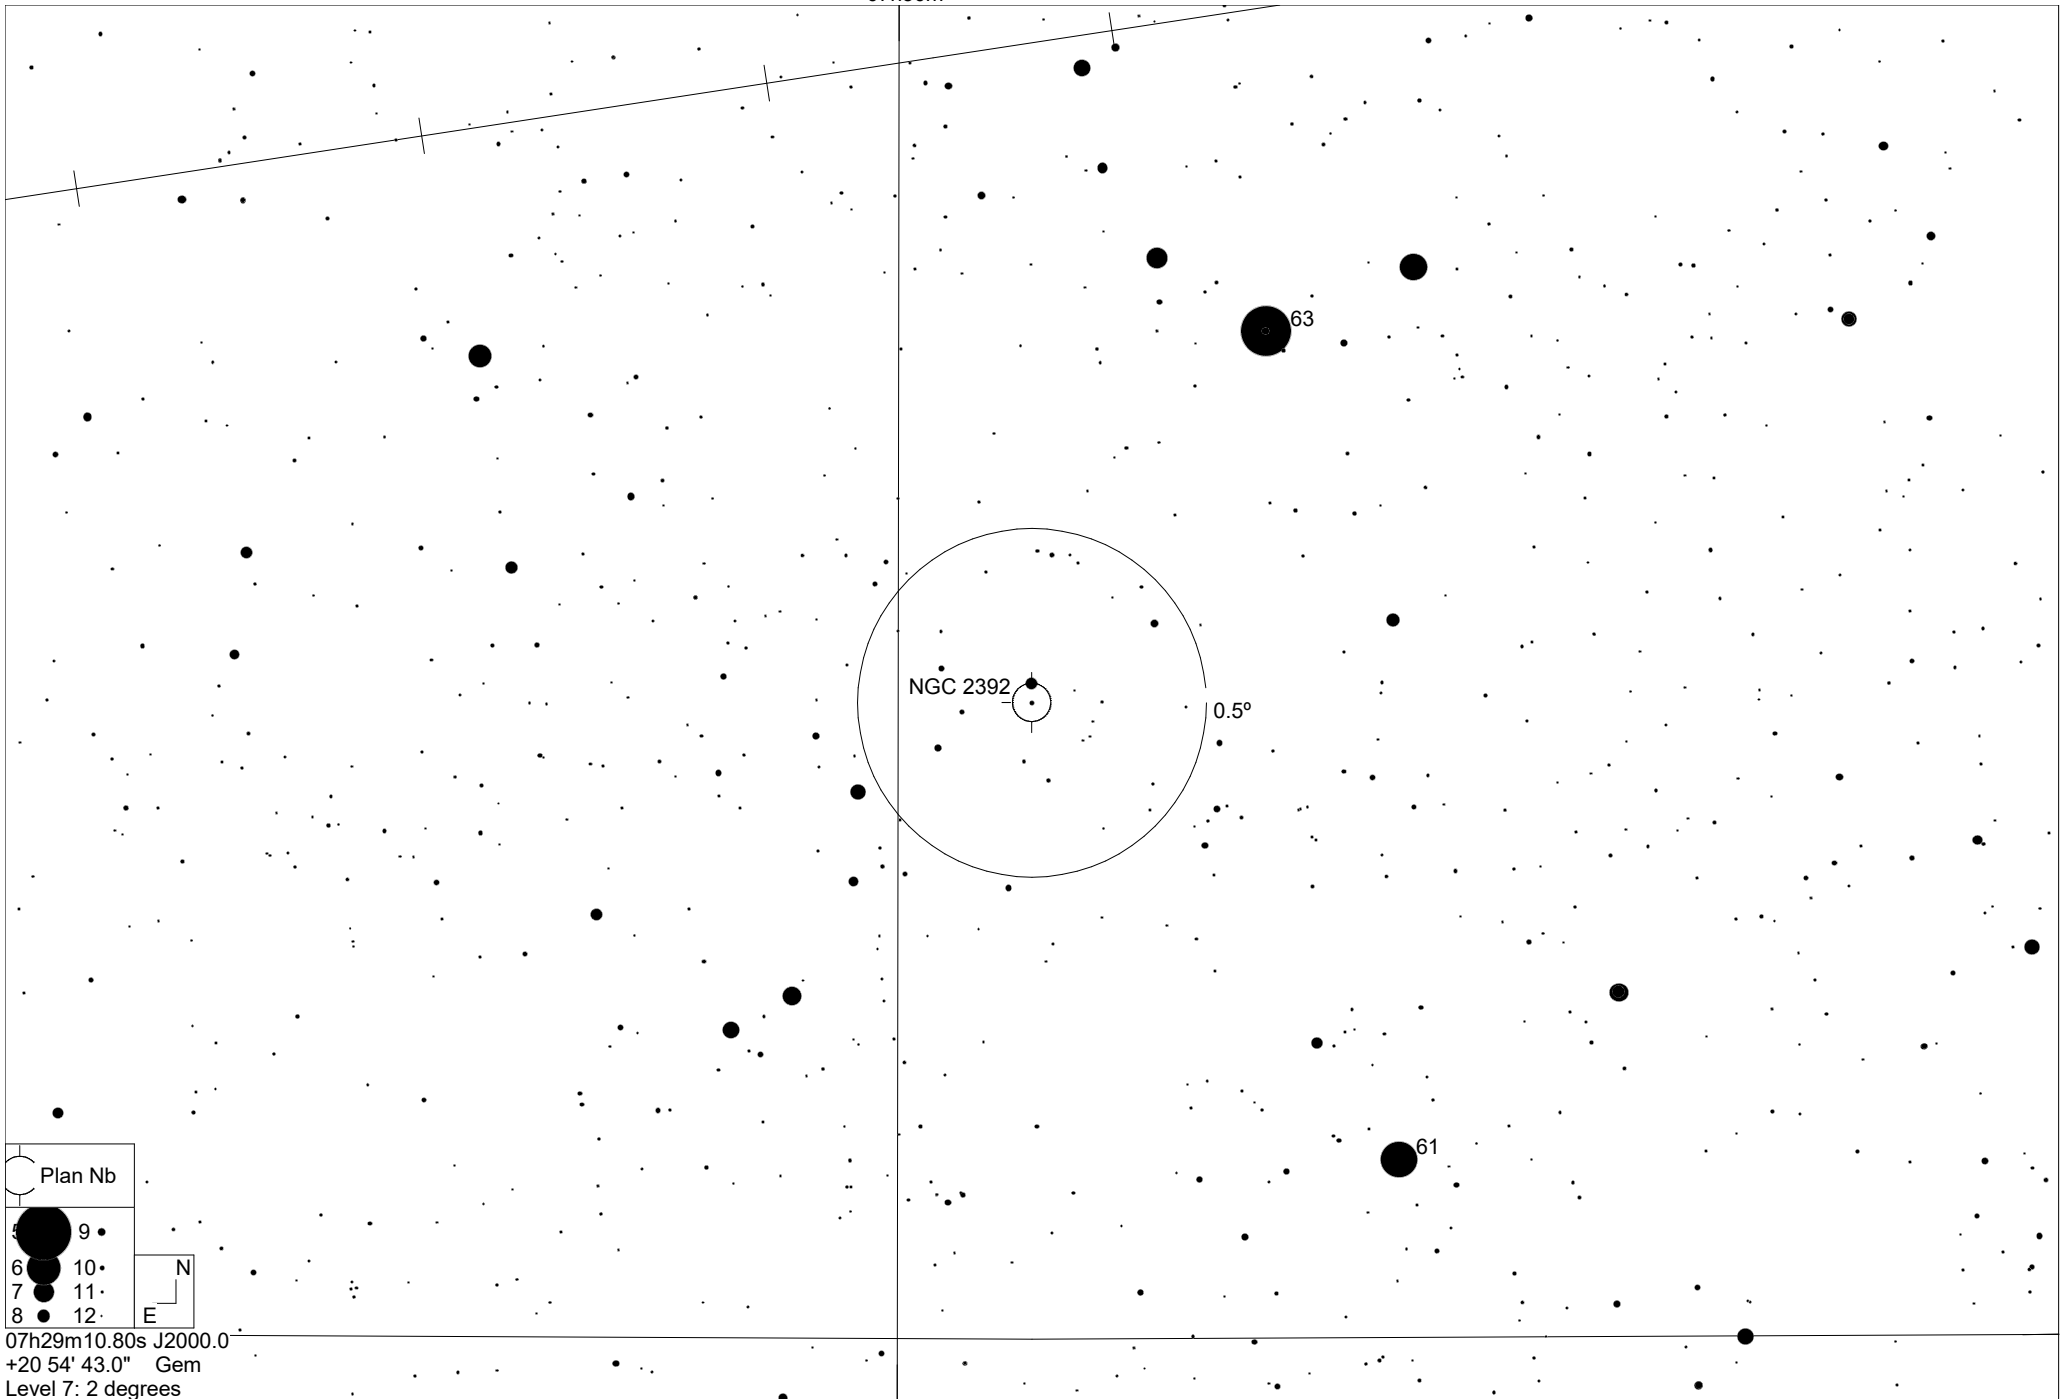

07h30m

+ 20  
07h29m10.80s J2000.0  
+20 54' 43.0" Gem  
Level 7: 2 degrees

07h30m

+ 20