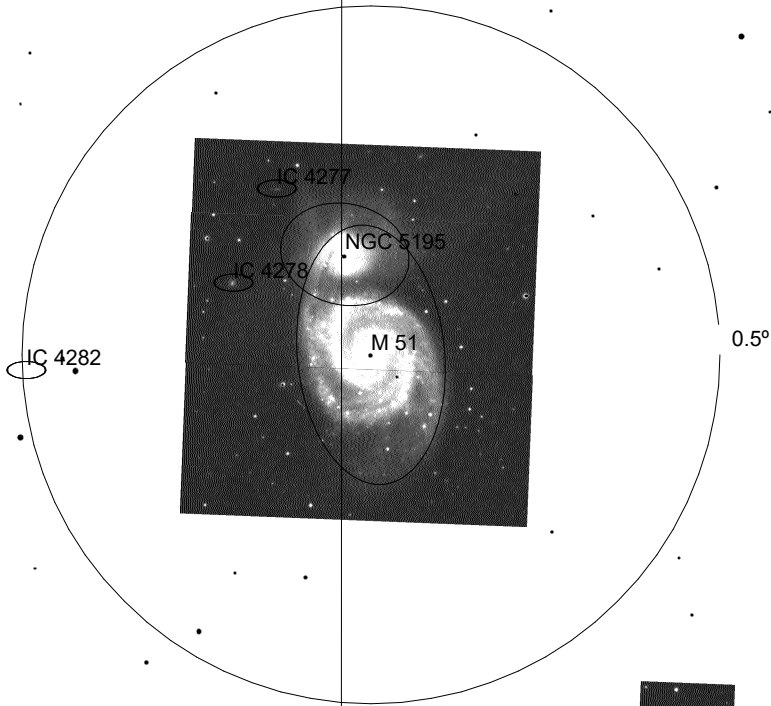

13h30m

LEDA 83995

LEDA 2790855

Galaxy

13h29m52.60s J2000.0
+47 11' 43.9" CVn
Level 8: 1 degree

13h30m