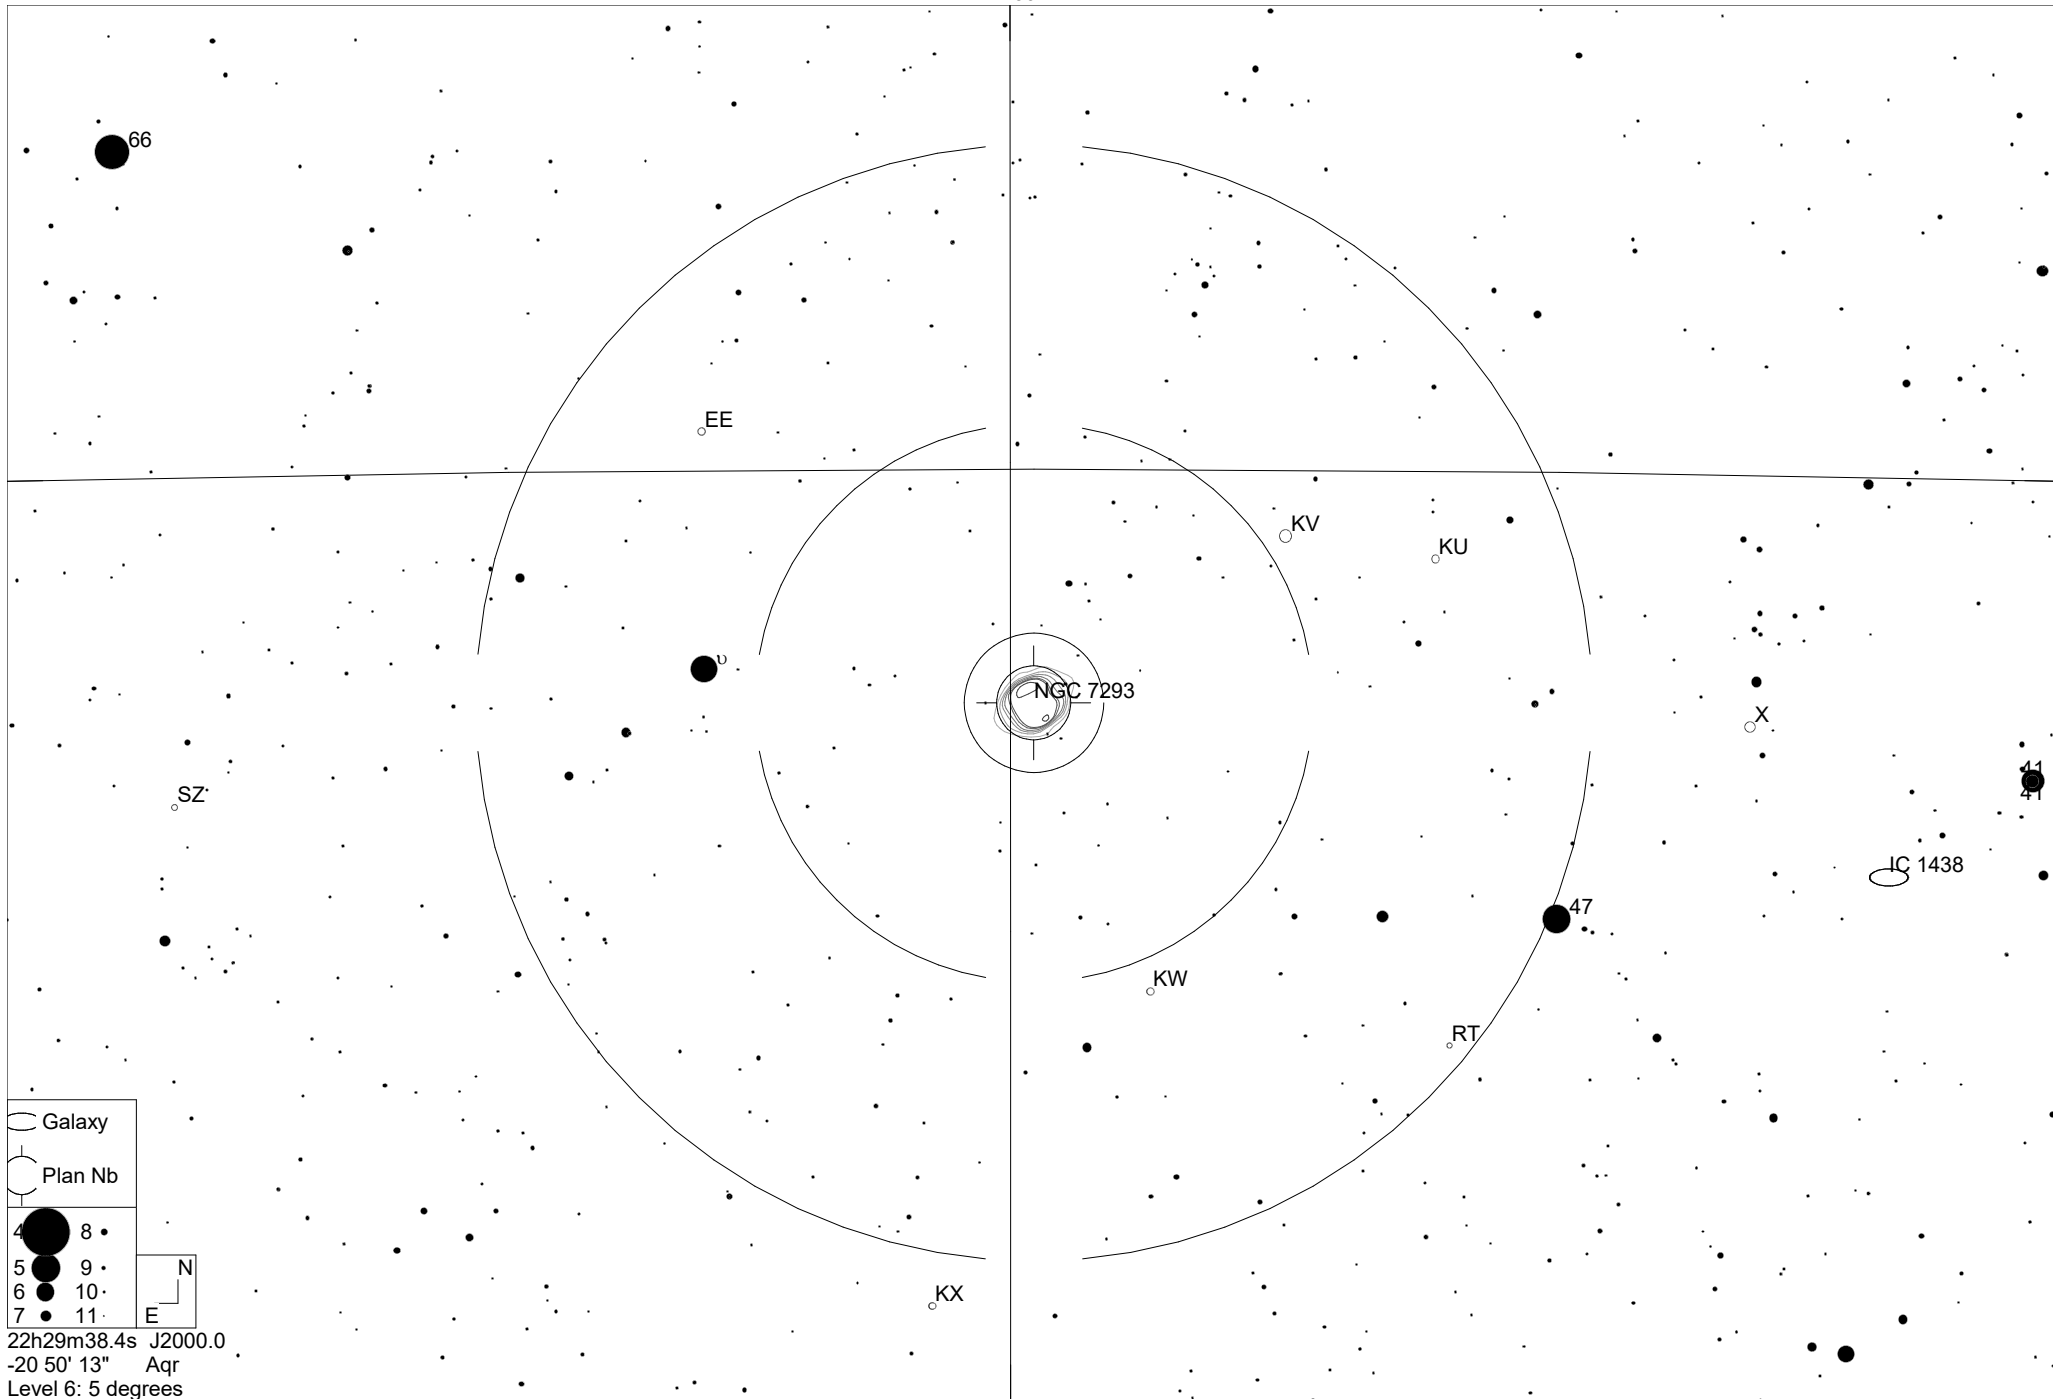

22h30m

-20

-20

Galaxy

Plan Nb

4	8
5	9
6	10
7	11

22h29m38.4s J2000.0
 -20 50' 13" Aqr
 Level 6: 5 degrees

22h30m