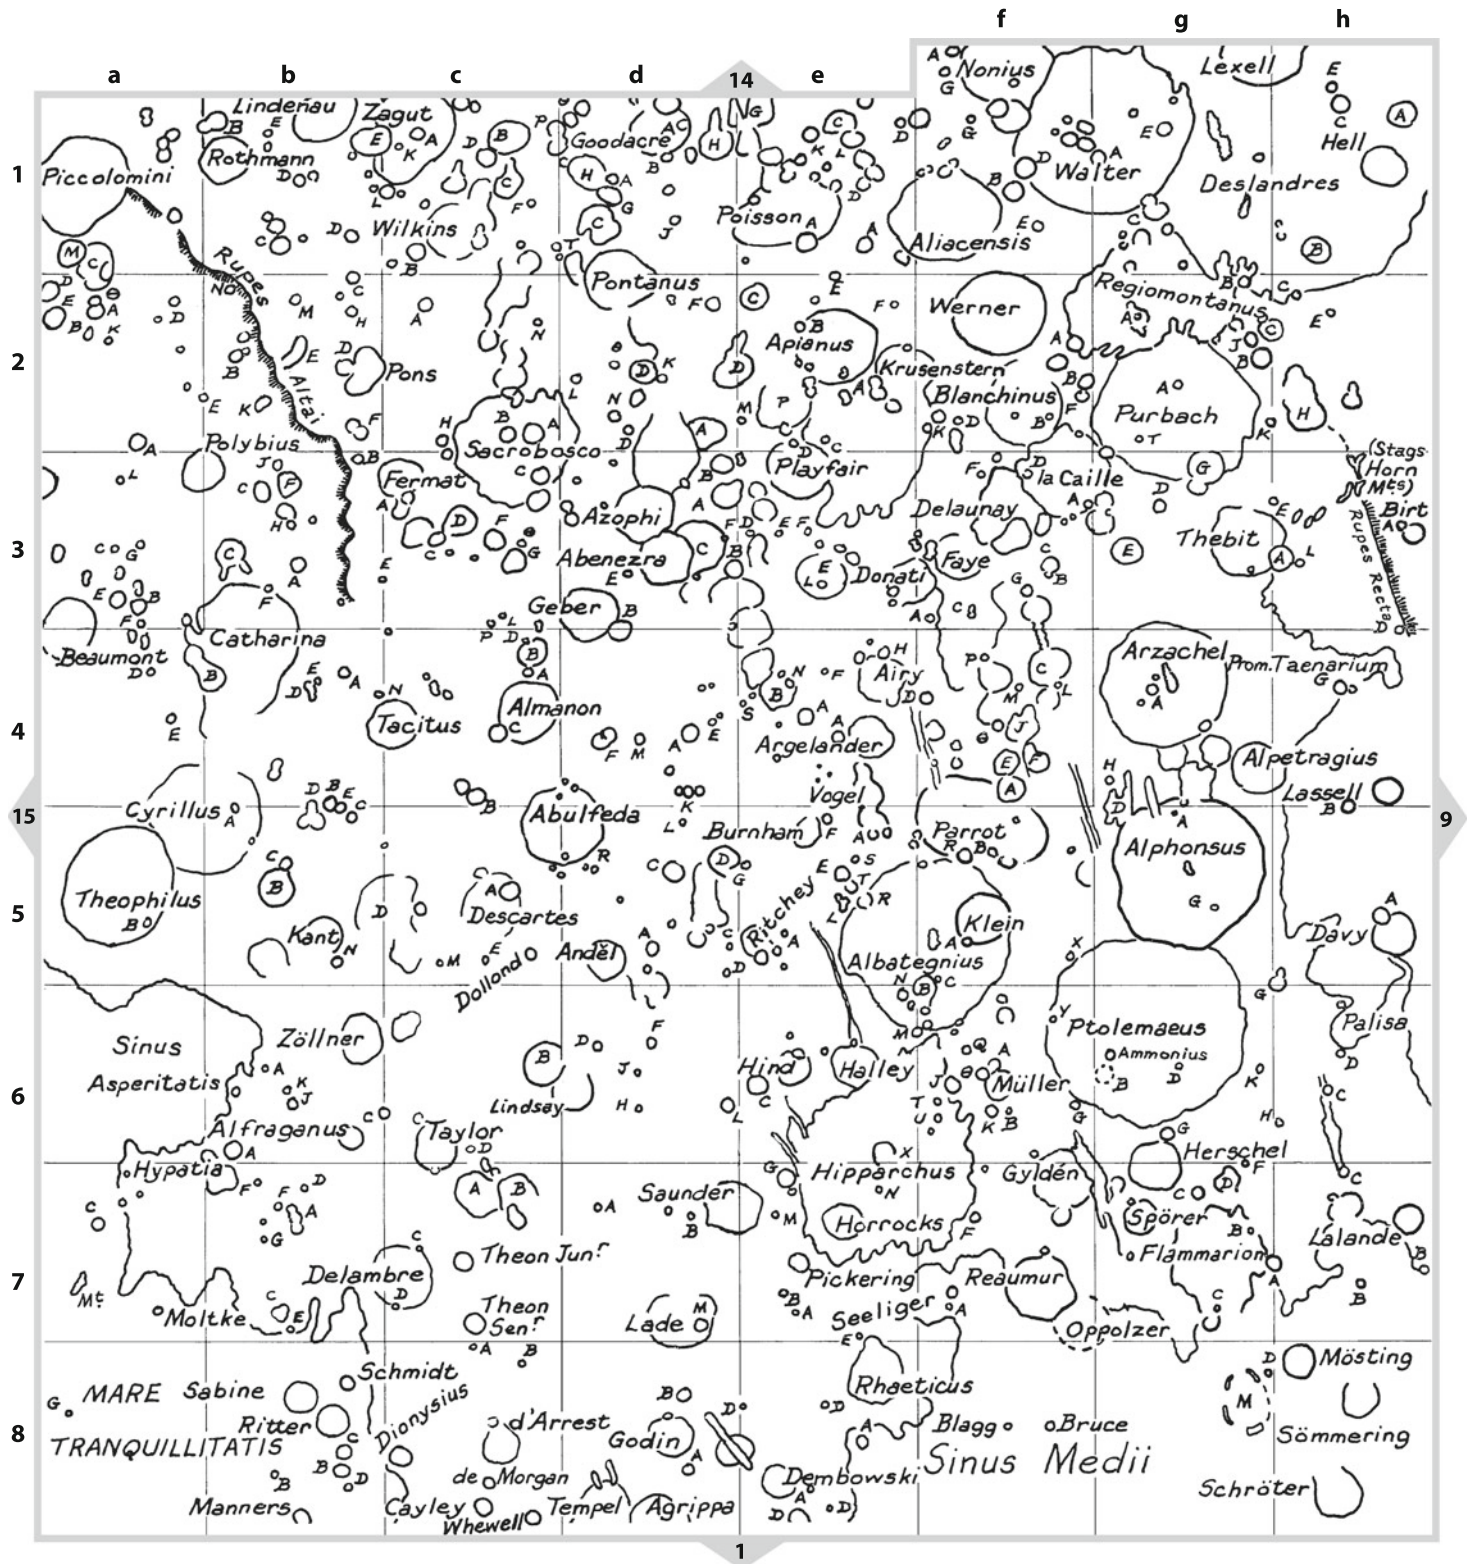

# Map 13

## Crater Diameters

Mösting	25 km (h8)
Sabine	30 km (b8)
Argelander	34 km (e4)
Werner	71 km (f2)
Rothmann	43 km (b1)

This map has been prepared from Plate 13a. Plates 13b, 13c, and 13d show the same area under different lighting. Plate 13e shows larger scale photographs of Abenezra (d3) and the area around Walter (g1). Plate 13f shows the area from Ptolemaeus (g6) to Hell (h1) on a larger scale. Plate 13g shows the Ptolemaeus-Alphonsus-Arzachel crater chain on a larger scale